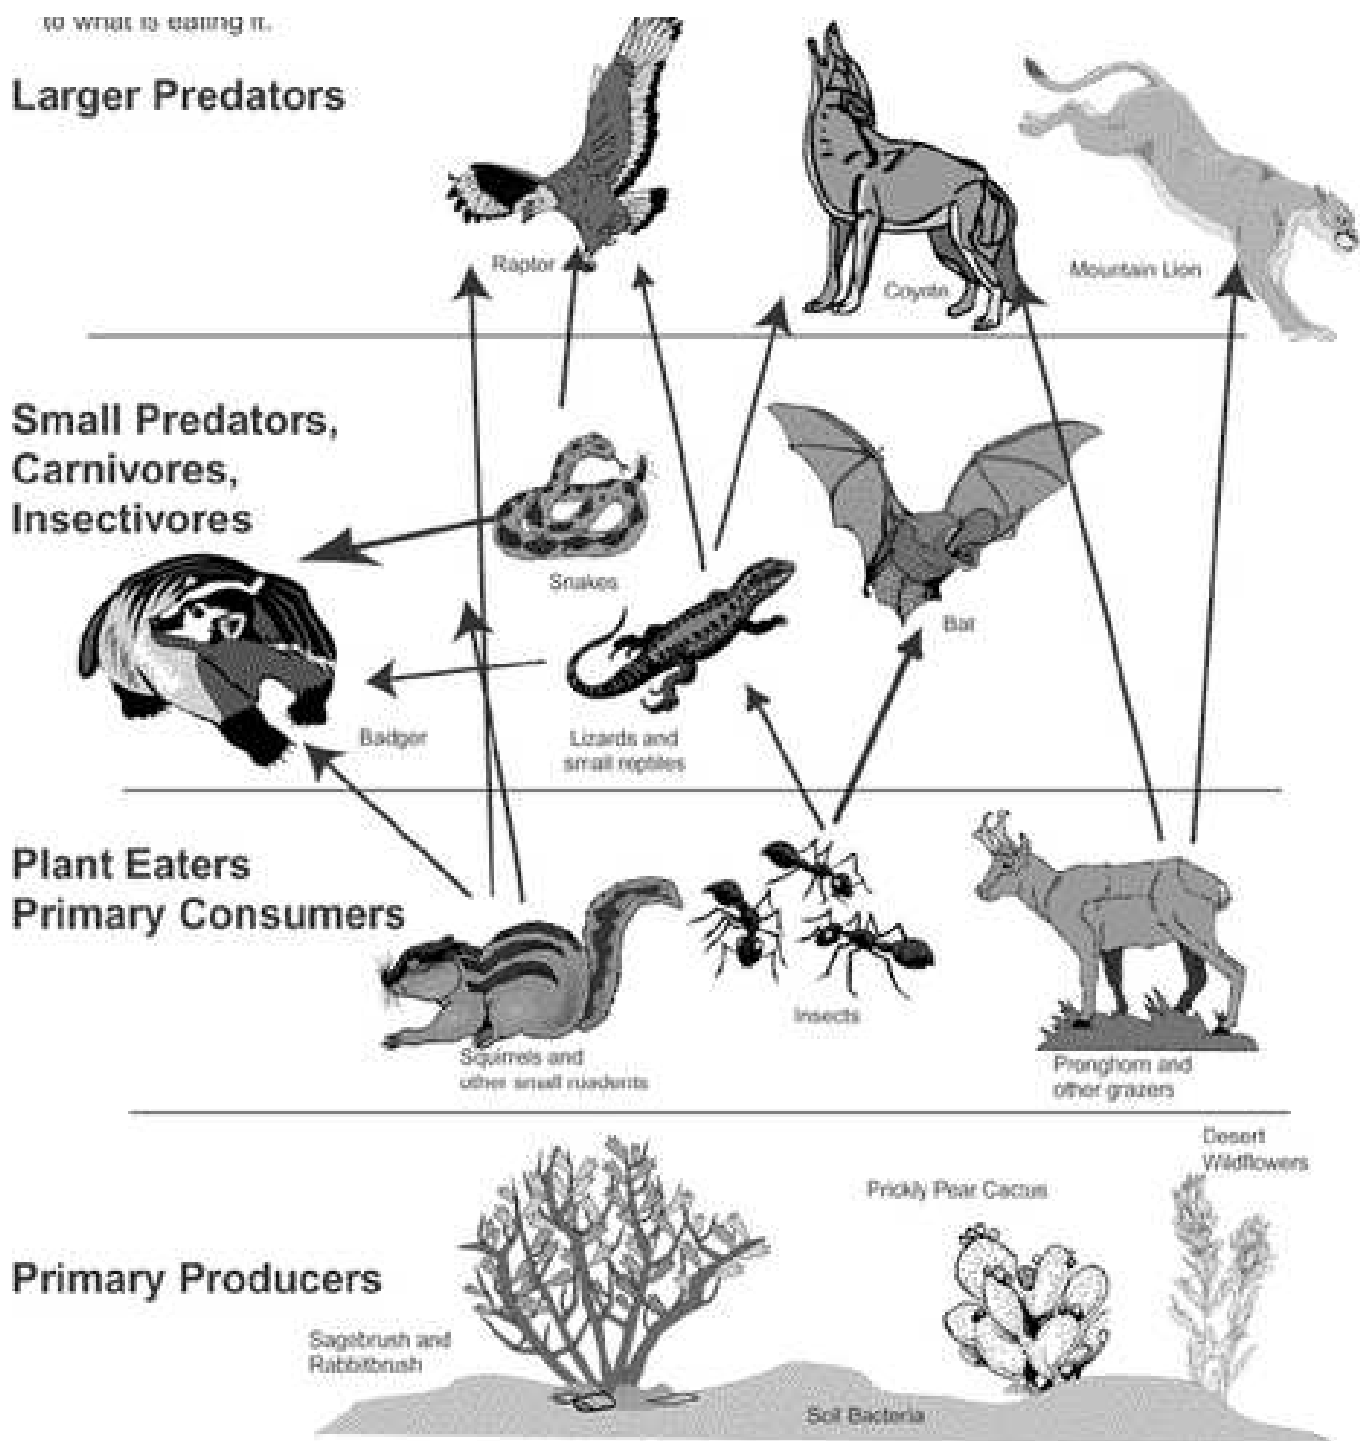

Food Webs: Predators and Prey

What is a predator?

An organism that lives by capturing and consuming other organisms, usually a carnivore.

What is prey?

An organism hunted and captured by another organism.

Can you think of any examples of predators and prey?

In the picture below who is the predator and who is the prey?

Predator:

Prey:

Predator and prey relationships are very important for keeping a balanced ecosystem! Predators play an important role in the food chain, they keep the prey organisms at healthy population sizes that are suitable for that ecosystem.

For example, the food web below. All of these organisms interact. If one of the organisms disappear the entire food web will collapse.

Imagine if the mountain lion disappeared? Follow the arrows to see what animals would be effected by the disappearance of the mountain lion (a top predator)? What do you think would happen?

So what would actually happen if the mountain lion disappeared?

If the mountain lion disappeared from the food web, there would be drastic consequences. When a top predator is no longer present, populations of herbivorous prey, like the pronghorn, will increase rapidly. Without a top predator, like the mountain lion, these animals will eat all of the vegetation. Herbivores require a large amount of food, and with increasing population numbers, they will destroy the existing plant life.