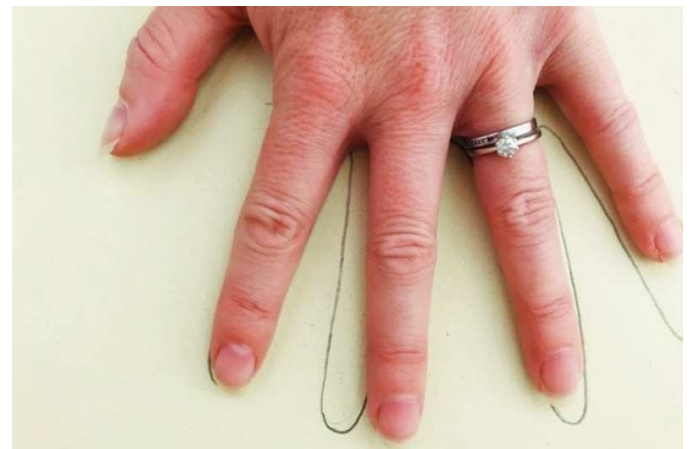

Mule Deer Holiday Card

Mule deer are a very common type of deer found all along the Central Coast of California. They play a very important role in the ecosystems of this area and feed on many native, nutritious plants. They are defined by having very large ears, bigger than most other species of deer. In this activity, you will use your own hand print to create a mule deer holiday card for family and friends!

Materials

- A piece of white or brown paper (cardboard paper preferred)
- Black pens
- Colored pencils or crayons
- Scissors

Step 1

Fold a piece of paper in half and trace your hand print, with your fingers pointing towards the side of the paper that is not folded.

Step 2

Draw the rest of the deer's body. The top of the deer's body will be along the folded part of the card.

Step 3

Color in the deer's body!

Step 4

Cut out the deer very carefully, and write a holiday note to your family or friends!

Optional: Cut out antlers and glue them to the back of the deer's head.